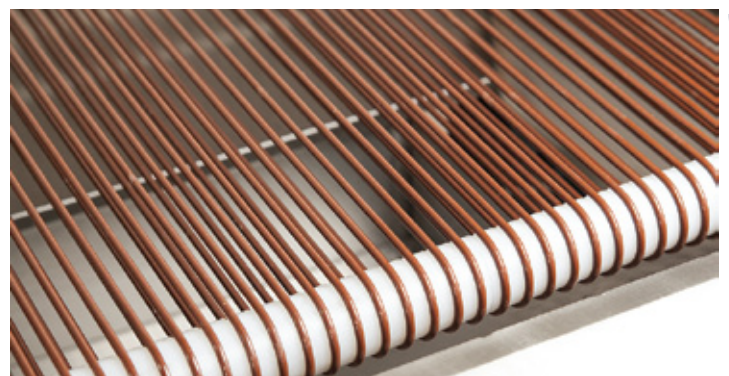

Mech
Masz
Szczeciński

SEED APPLICATOR FOR SPRINKLING SUGAR OR SEEDS

SEED APPLICATOR FOR SPRINKLING SUGAR OR SEEDS

SIMPLE SPRINKLE APPLICATION FOR THE BAKERY AND CONFECTIONERY INDUSTRY

The machine allows you to evenly sprinkle baked goods and confectionery with a layer of toppings of various weights, such as sugar, poppy seeds, sesame or other fine seeds. Thanks to the simple dosing adjustment, you can set the desired amount of sprinkles. All excess falls directly into the tank thanks to the use of conveyor belts. Smooth adjustment of the speed of the transmission belts and the roller that feeds the sprinkles allows for even more precise adjustment to your needs. The whole machine is made of high quality AISI 304 stainless steel and is mobile thanks to wheels, which makes it easy to move around.

A simple sprinkle application is not only a tool that allows for faster and more precise sprinkling of baked goods and confectionery products. It is also a device that will significantly improve the work

SEED APPLICATOR FOR SPRINKLING SUGAR OR SEEDS

TECHNICAL INFORMATION

- Made of AISI 304 stainless steel
- Even sprinkling of baked goods and confectionery
- Simple dosing adjustment
- Possibility to set the desired amount of sprinkles
- Mobile on wheels
- Easy to keep clean
- Possibility of sprinkling with seeds of different grammage

Type	Dimensions [cm]	Power [KW]	Power supply
Seed applicator for sprinkling sugar or seeds	87 x 160 x 142 H	0,35	230 Volt / 50 Hz

You're investing in future

MECH-MASZ Szczeciński sp.j.

Jaroszewo 80
88-400 ŻNIN
POLAND